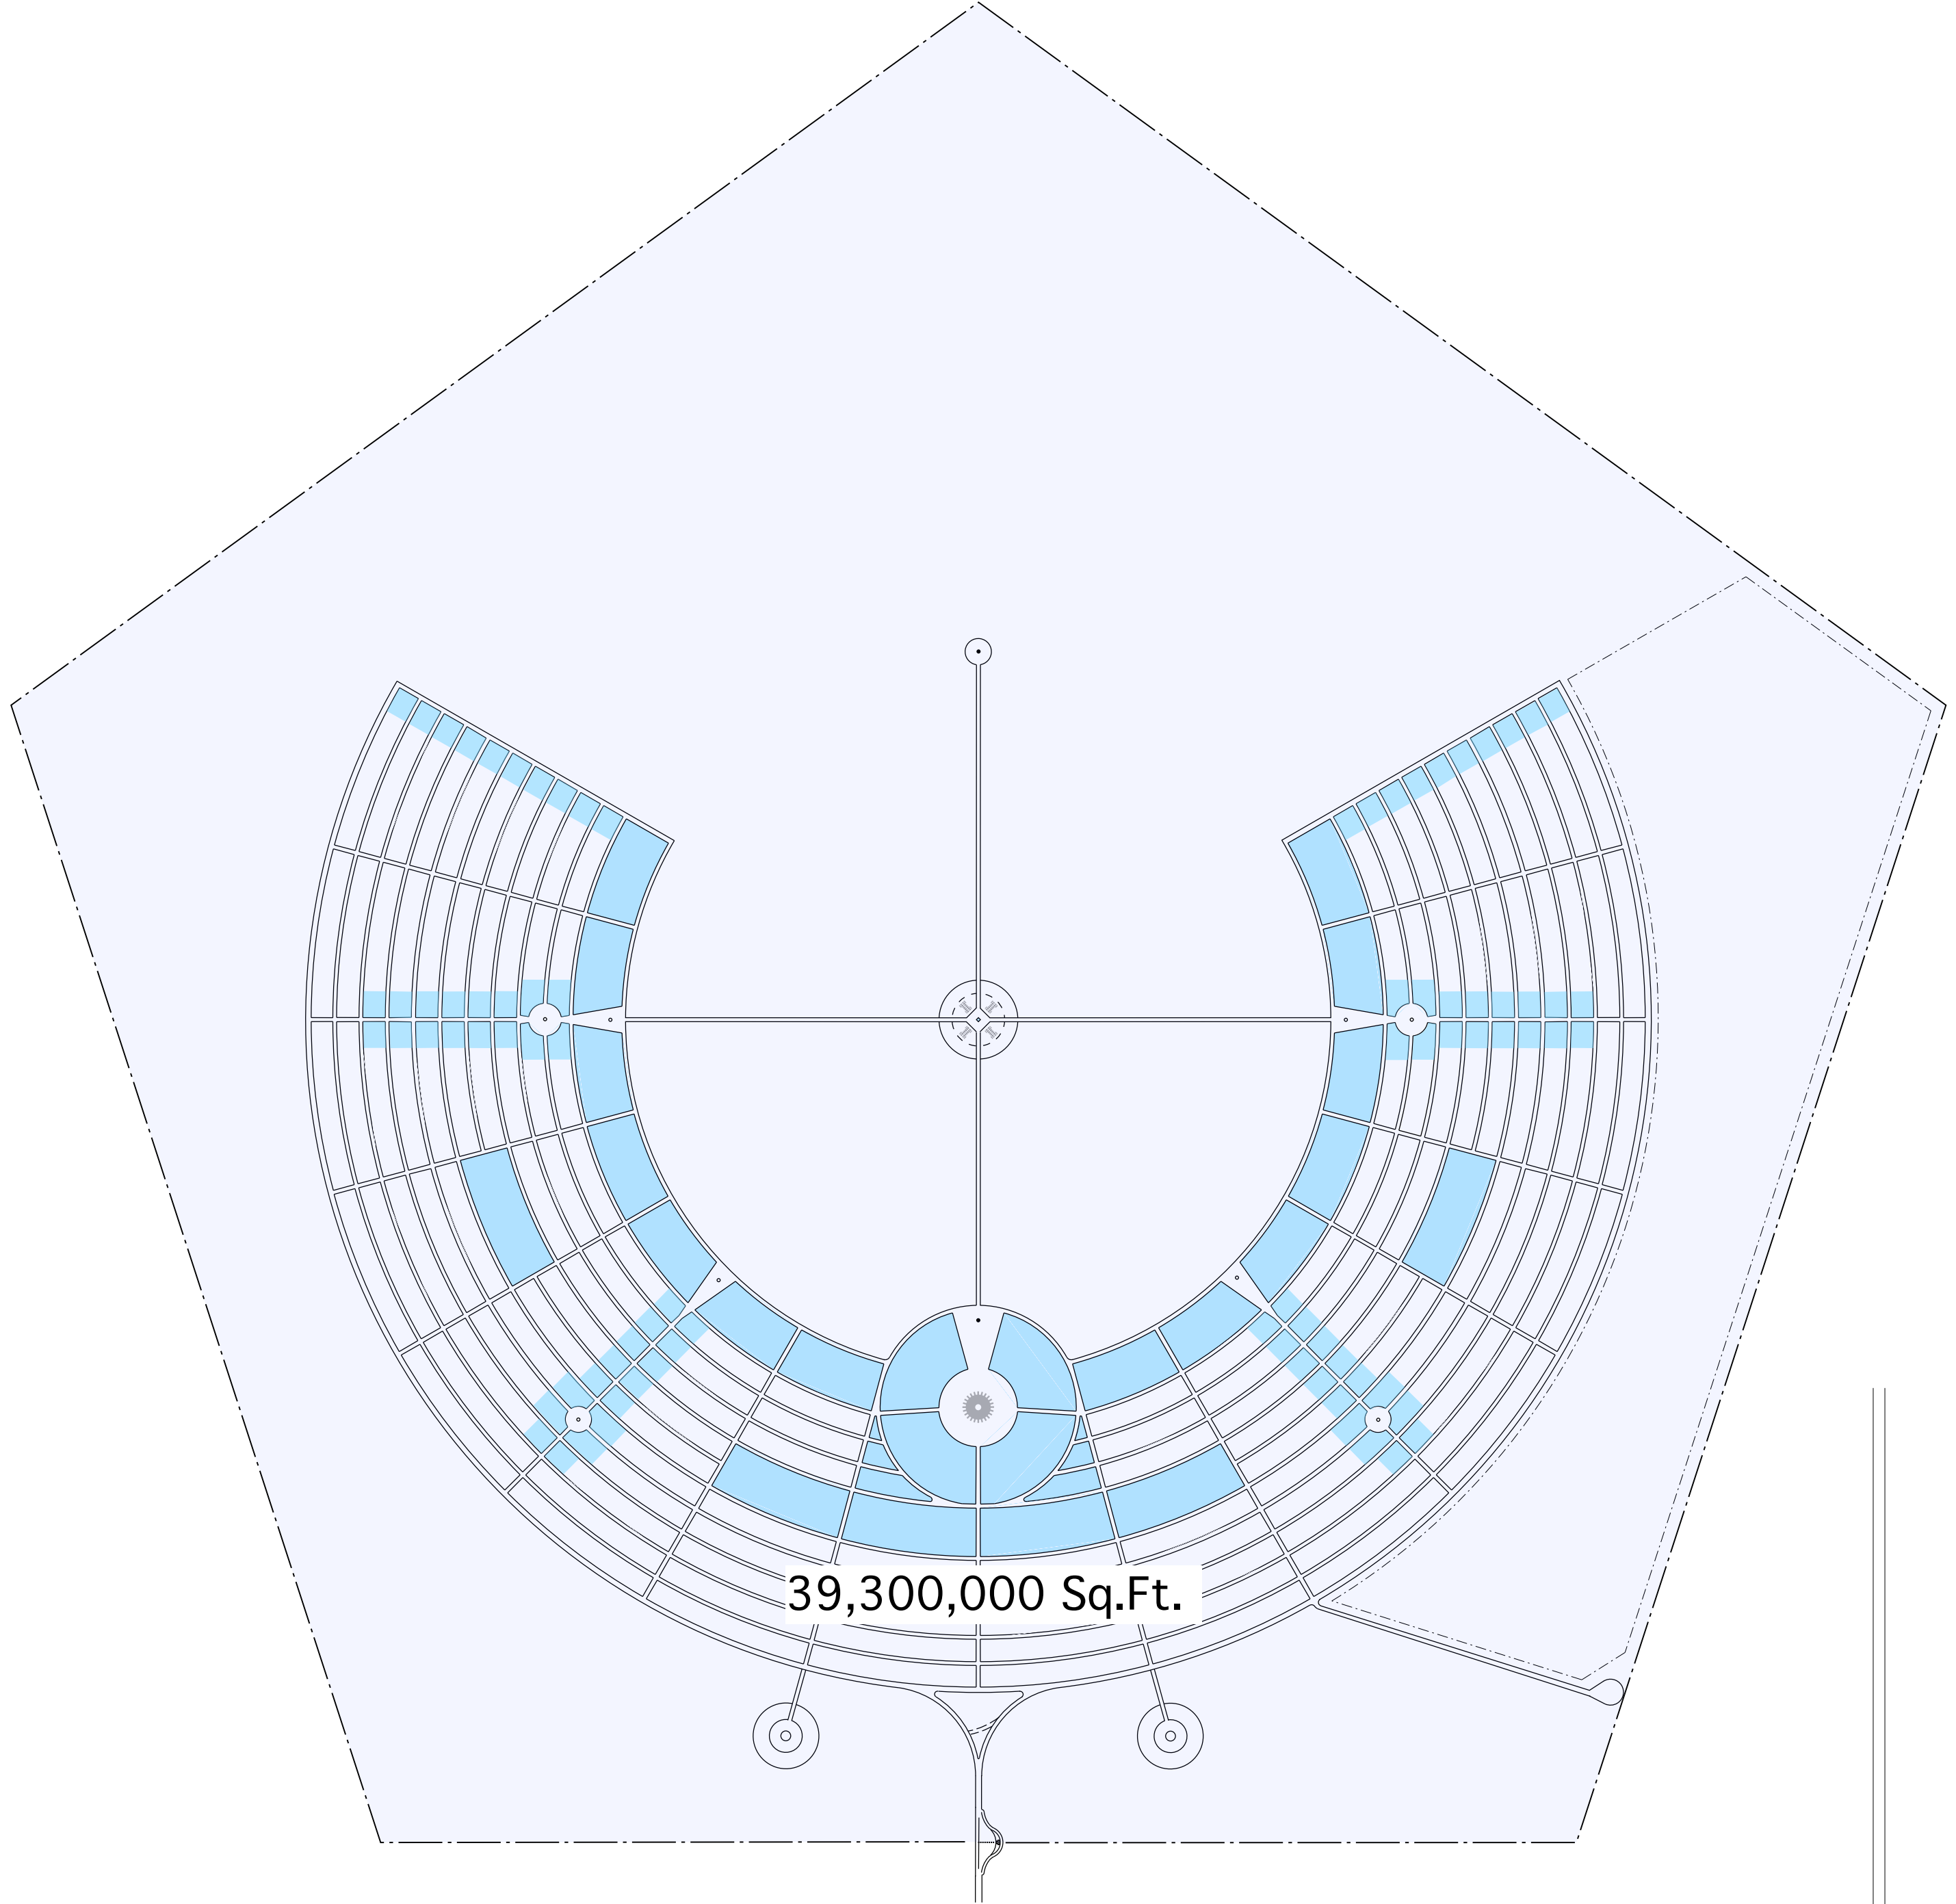

37,500,000 Sq.Ft.

BLACK ROCK CITY 2007

39,300,000 Sq.Ft.

BLACK ROCK CITY 2008